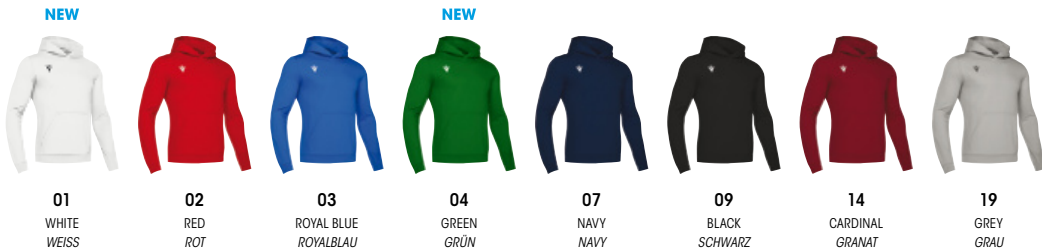

DANCE

Hooded sweatshirt Pro

SR M L XL XXL 3XL 4XL 5XL JR 4XS 3XS XXS XS S

UVP € 64,99

HEAVY COTTONPOLY BRUSHED FLEECE PRO : 80% WASHED COTTON - 20% POLYESTER

- + Kangaroo pocket
- + Knitted cuffs and waist
- + Round drawstrings with ends
- + Kängururtasche
- + Ärmelbündchen und Abschluss aus Rippstrick
- + Runde Kordelzüge mit Druckstück