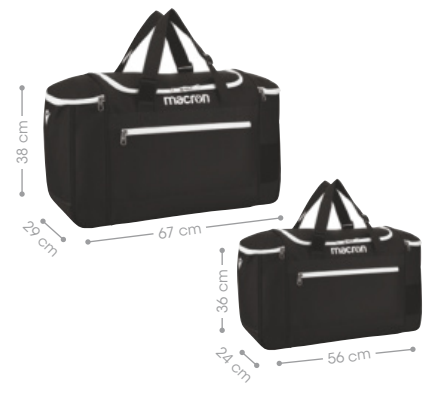

TRIP

Holdall

LARGE

67 x 38 x 29 cm - 73,8 lt

100% POLYESTER

- + Coated fabric on the sides of the bottom
- + Mesh insert optimally positioned to stop rain entering
- + Reflective tape on both sides
- + Opening with side flaps

MEDIUM

56 x 36 x 24 cm - 48,3 lt

100% POLYESTER

- + Stoff mit einer Schutzbeschichtung an den unteren Seiten
- + Optimale Position des Netzeinsatzes, um im Regenfall Wasserfiltrierungen zu vermeiden
- + Reflektierender Streifen auf beiden Seiten
- + Öffnung mit seitlichen Teilen

L UVP € 47,99

M UVP € 44,99

L 59313

M 59312

NEW