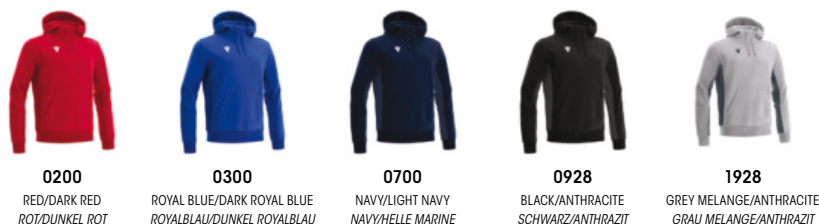

TOTAL LOOKS

FOOTBALL

TRAINING

TRACKSUITS

TECHNICAL UNDERWEAR

ACTIVE TRAINING

FREE TIME

JACKETS

ACCESSORIES