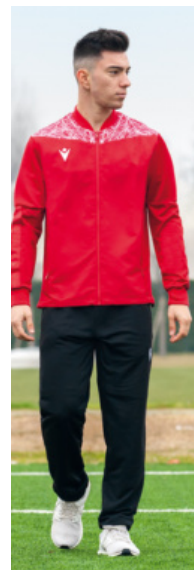

SHIVA FULL ZIP TOP
DEIRA PANTS

TOTAL LOOK **VICTORY**